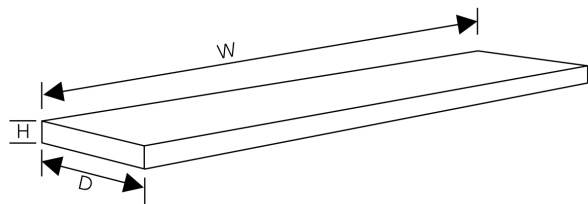

neelnox

LET
THERE
BE **DESIGN.**

Y-123-P

FEATURES

- Premium 304 Grade Stainless Steel
- Equipped with SoundDefy™ noise concealing technology
- Concealed hardware included for a seamless installation
- Double walled stainless steel construction ensures no screws are visible after installation

Model	Y-123-P
Product	Floating Shelf
Size	60"(W) x 9"(D) x 5/8"(H)
Slope	-
Hardware	Included, Concealed

FINISHES	Polished (-P)	Brushed Bronze (-BBRZ)	Light Beige (-LTBGE)
	Brushed (-B)	Antique Brass (-ABRS)	Grey (-GRAY)
	Brushed Gold (-BGLD)	Antique Copper (-ACOP)	Beige (-BEIGE)
	Matte Black (-BLK)	Matte White (-WHT)	Polished Gold (-PGLD)
	Oil Rubbed Bronze (-ORB)	Brushed Black (-BRBLK)	Polished Rose Gold (-PRGD)
	Brushed Brass (-BBRS)	Brushed Rose Gold (-BRGD)	